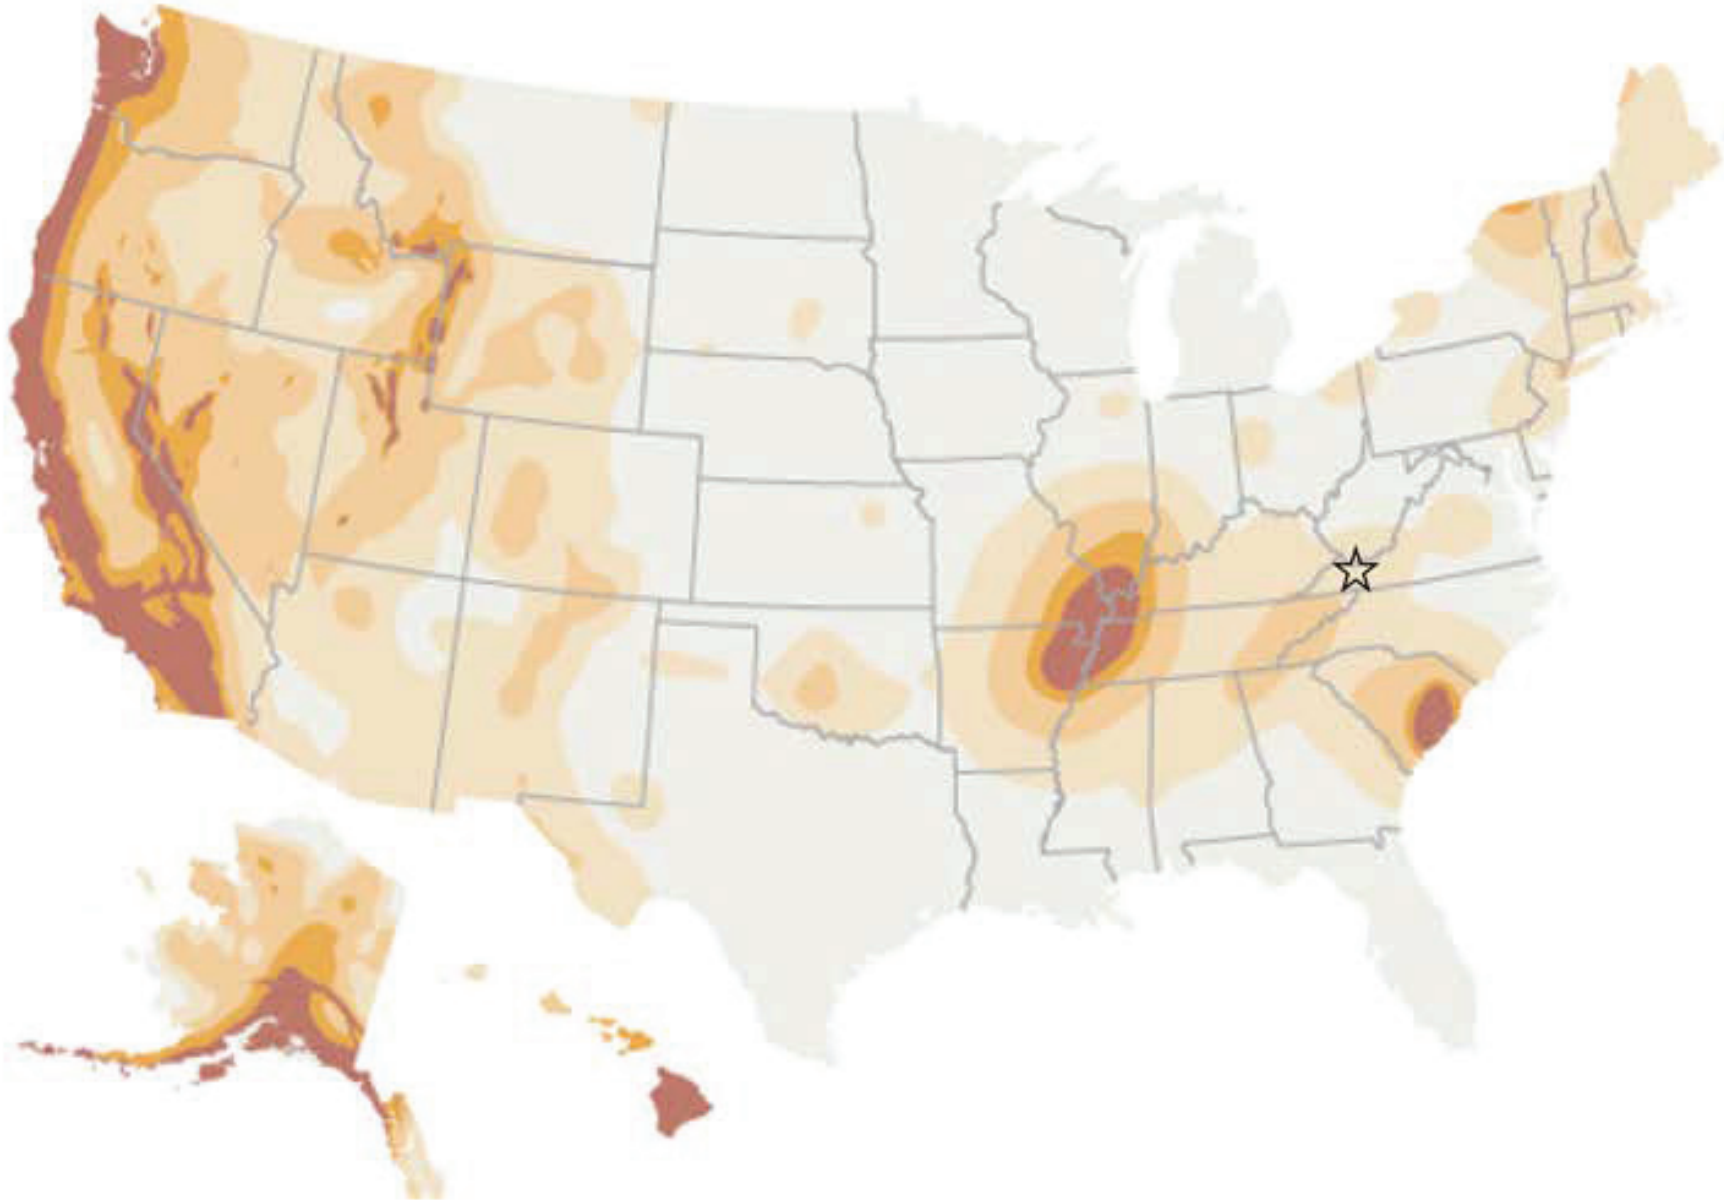

# Earthquake Risk Map

☆ Virginia's Industrial Advancement Alliance

This map highlights Earthquake risk in the entire USA, based on US Geological Survey data.

**Josh Lewis**  
Executive Director  
P.O. Box 983, Marion VA 24354  
Jlewis@viaalliance.org  
276-783-6949  
www.viaalliance.org